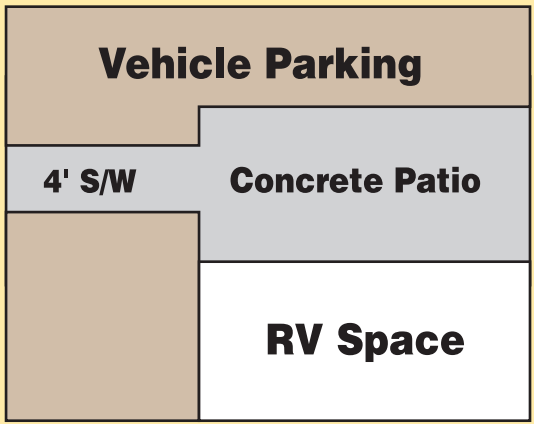

PAD & PARKING

Villa Alameda

R.V. RESORT

3547 S. Avenue 5E, Yuma, AZ 85365
 (928) 344-8081 • Fax (928) 317-8367

Please look at the map on the sheet and park your rig accordingly. This is one of our park rules. If you have any questions, feel free to come to the office.